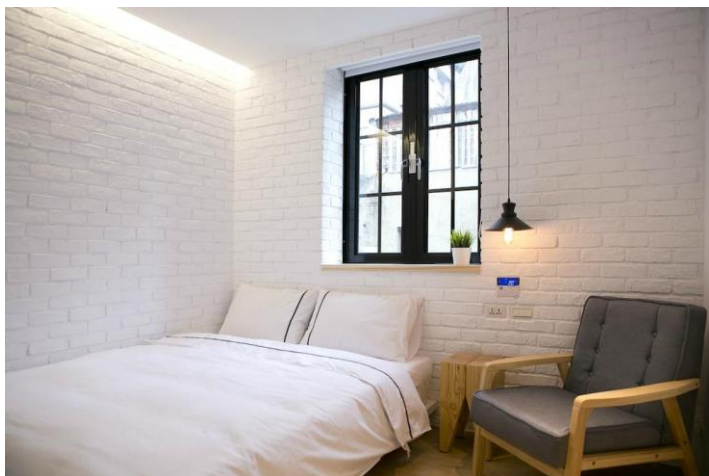

(10 分鐘步行距離至台北車站 10 min walk to Taipei Station)

酒店 Hotel: 台北天成大飯店 **Cosmos Hotel Taipei**

地址 Location: 100 台北市忠孝西路一段 43 號

No. 43, Section 1, Zhongxiao West Road, Zhongzheng District, Taipei City, Taiwan 100

價格範圍 Price range Approx: 雙人房間 Twin share room NT$6500-7000/ 晚 per night

訂房電郵 Email: cosmos@cosmos-hotel.com.tw

官方網頁 Website: <http://www.cosmos-hotel.com.tw/en/>