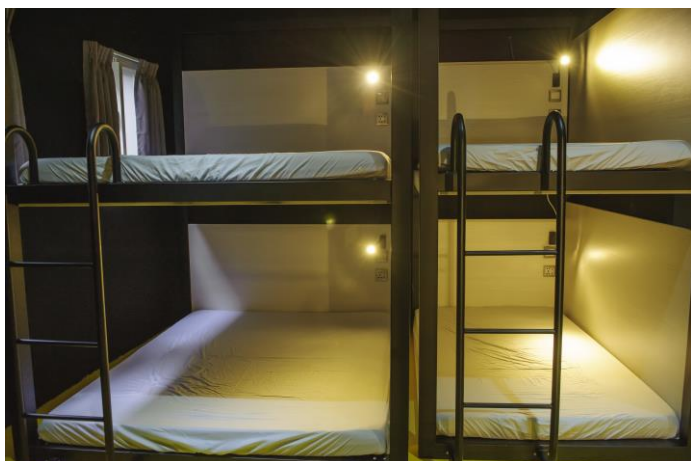

酒店 Hotel: 這裡那裡青年旅店 Here x There Hotel

地址 Location: 台北市萬華區峨眉街 28 號 4 樓之 1

No. 28, Emei Street, Wanhua District, Taipei City, Taiwan 108

價格範圍 Price range Approx: 6-8 人混合房 6-8ppl shared room NT$750/晚 per night

電話 Tel: +886 2 2832 7617

官方網頁 Website: <http://therehostel.com/ximen.html>